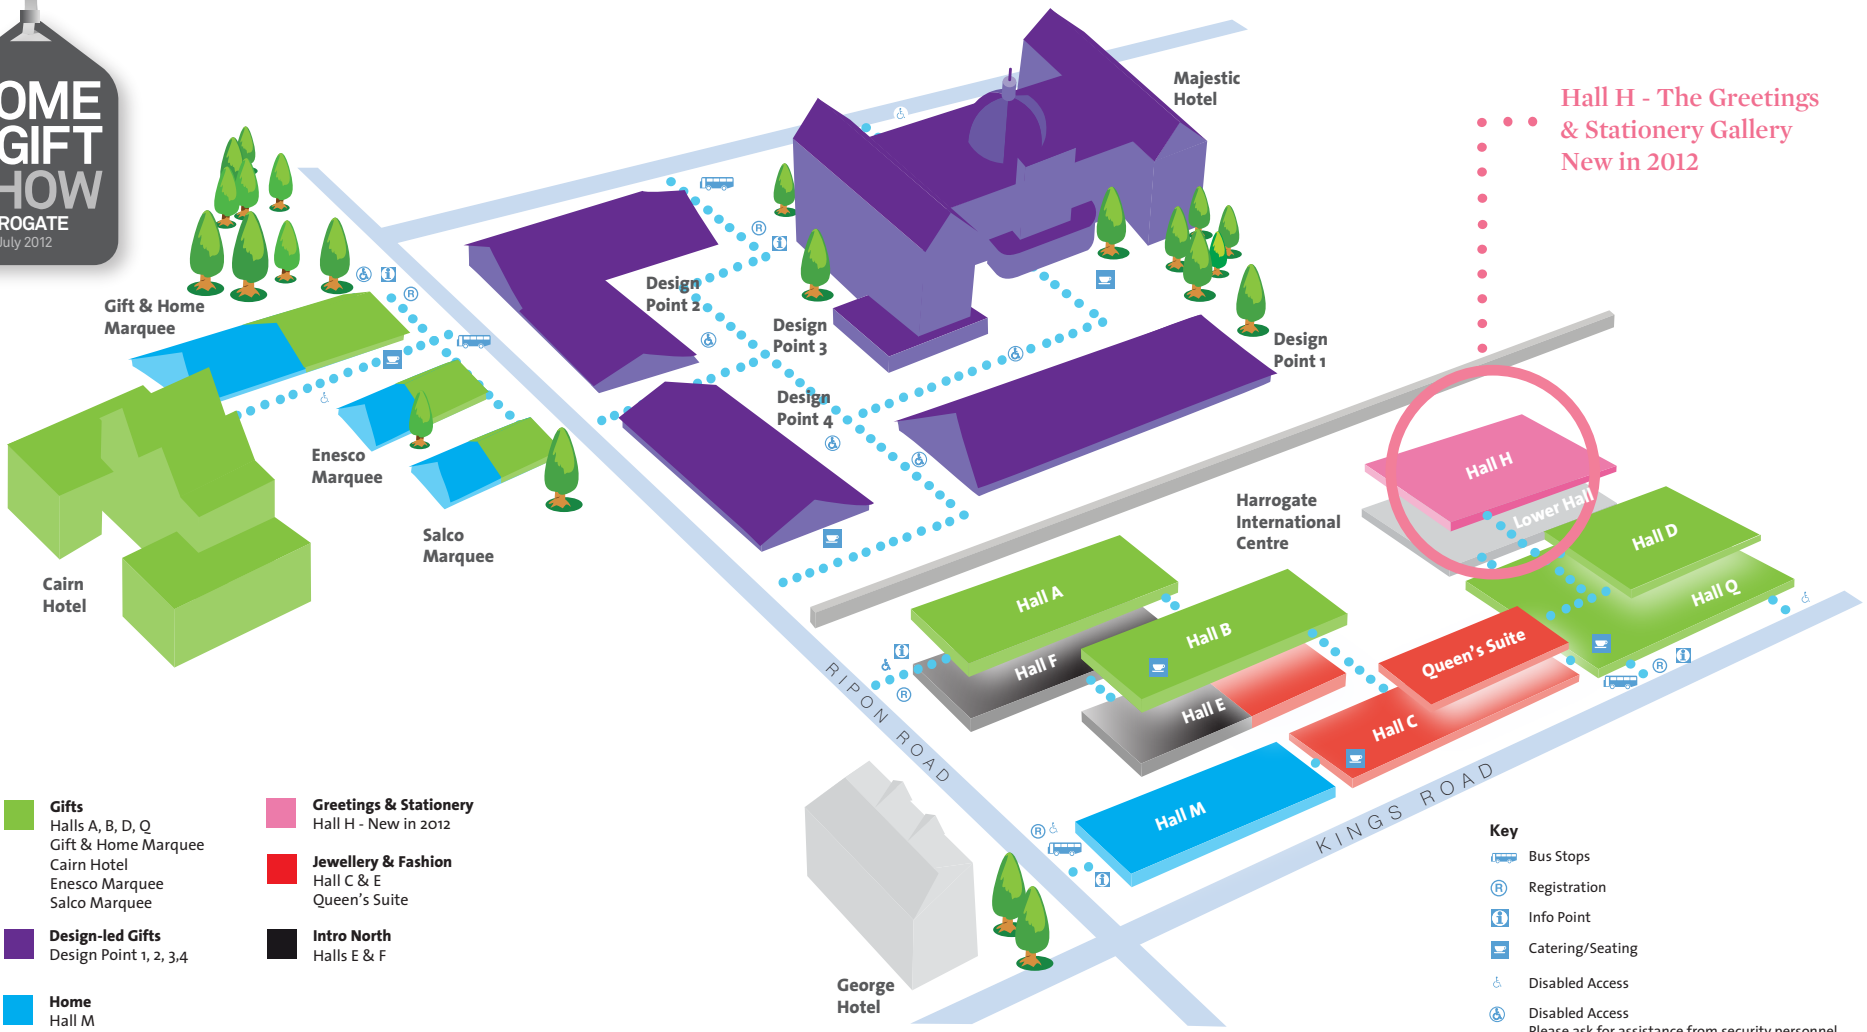

HOME & GIFT SHOW

HARROGATE
15-18 July 2012

Hall H - The Greetings & Stationery Gallery
New in 2012

- **Gifts**
Halls A, B, D, Q
Gift & Home Marquee
Cairn Hotel
Enesco Marquee
Salco Marquee
- **Design-led Gifts**
Design Point 1, 2, 3, 4
- **Home**
Hall M
Gift & Home Marquee
Enesco Marquee
Salco Marquee

- **Greetings & Stationery**
Hall H - New in 2012
- **Jewellery & Fashion**
Hall C & E
Queen's Suite
- **Intro North**
Halls E & F

- Key**
- Bus Stops
 - Registration
 - Info Point
 - Catering/Seating
 - Disabled Access
 - Disabled Access
Please ask for assistance from security personnel